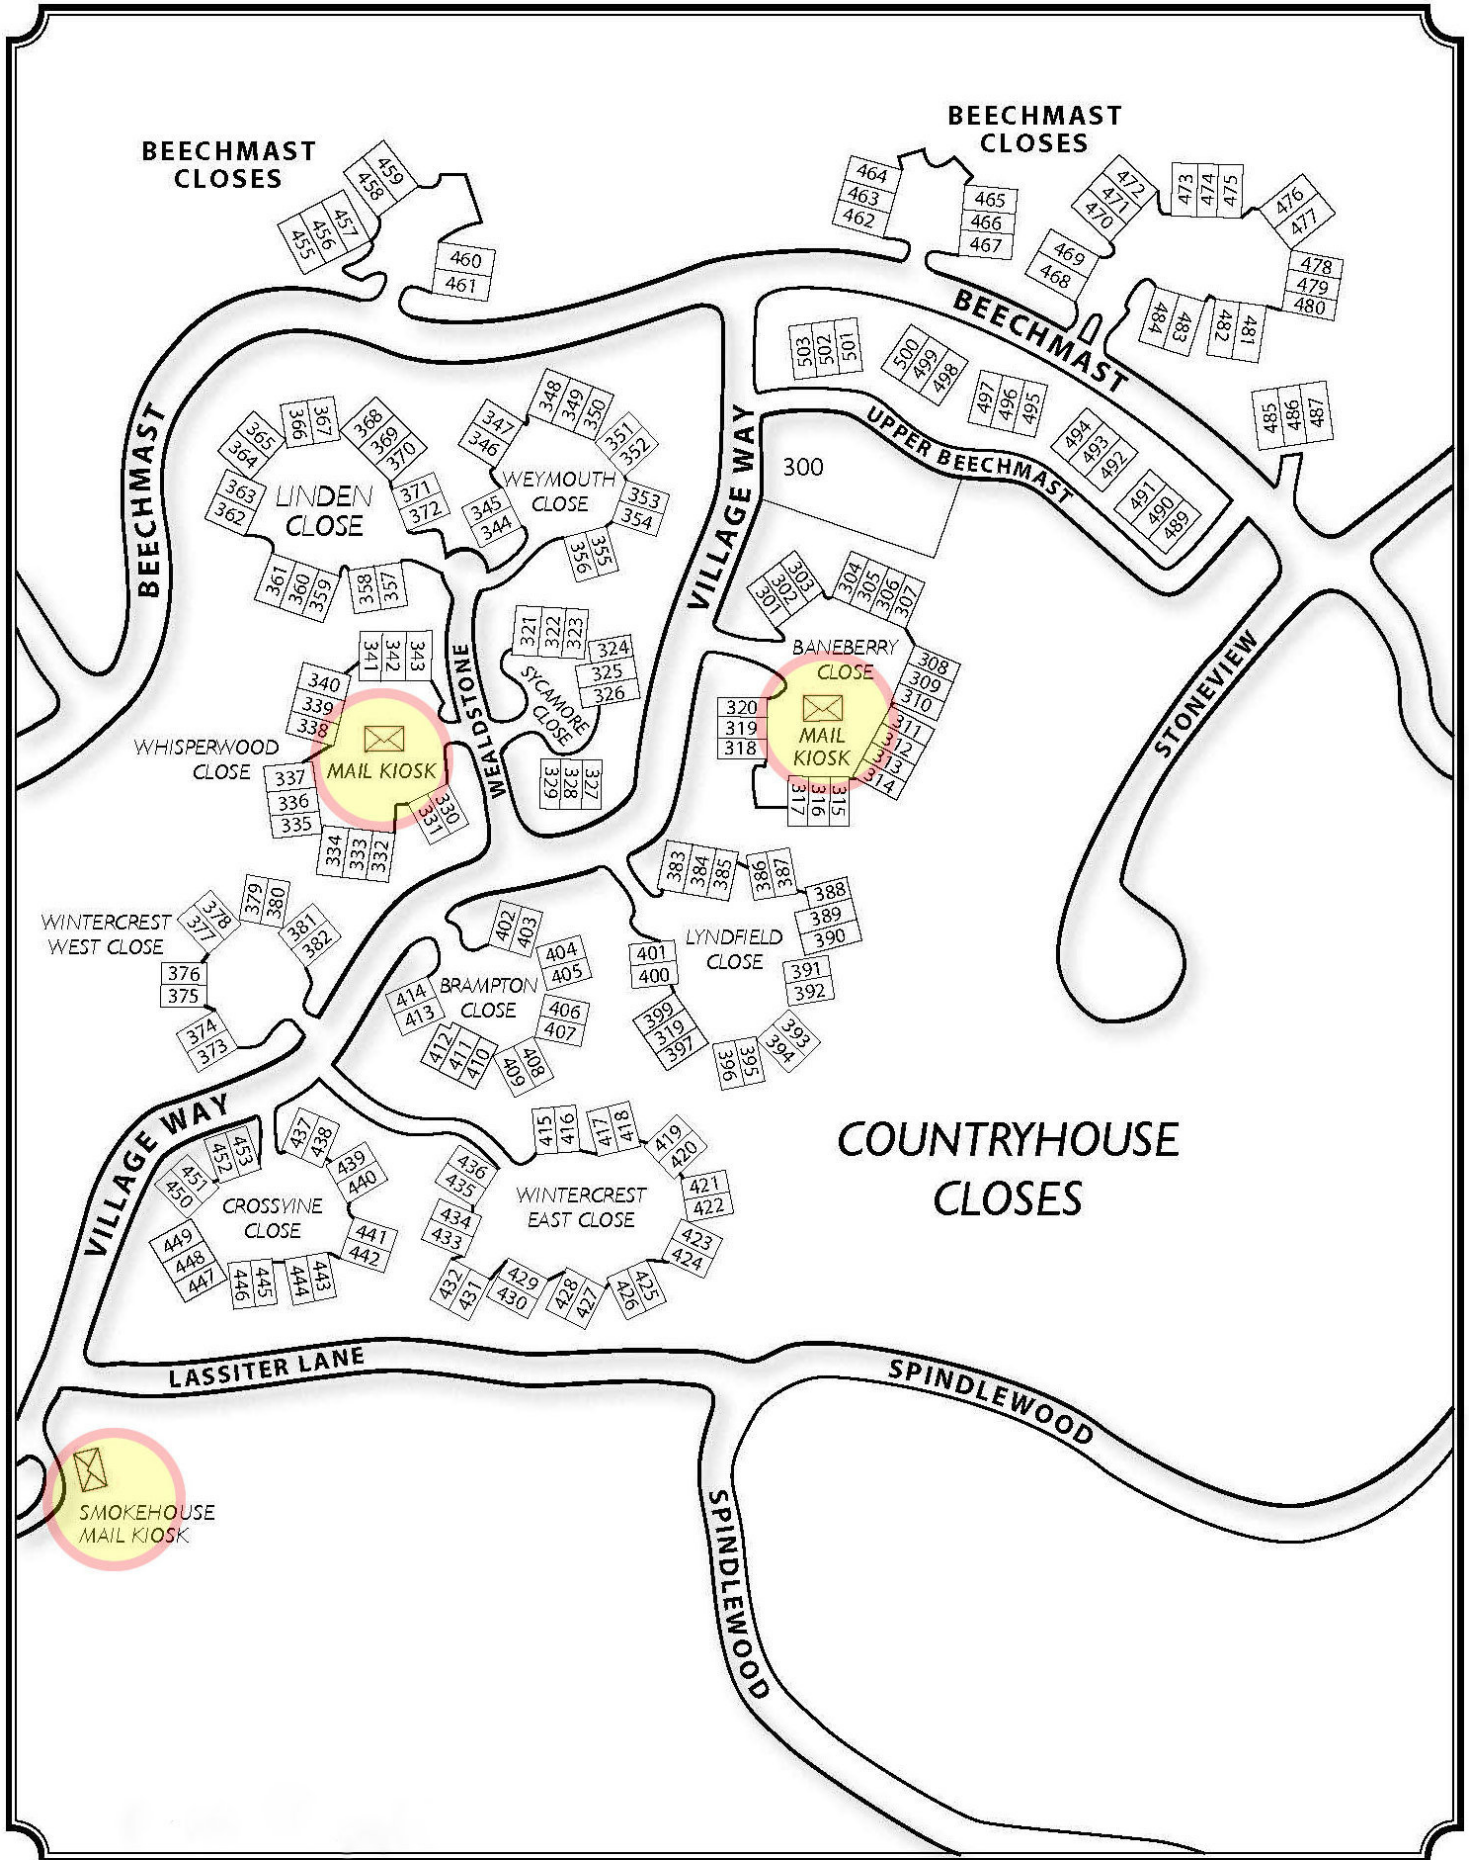

The Eleven Countryhouse Closes • Baneberry Close, Beechmast, Brampton Close, Crossvine Close, Linden Close, Lyndfield Close, Sycamore Close, Weymouth Close, Whisperwood Close, Wintercrest East, Wintercrest West.

BEECHMAST CLOSSES

BEECHMAST CLOSSES

BEECHMAST

BEECHMAST

UPPER BEECHMAST

VILLAGE WAY

STONEVIEW

LINDEN CLOSE

WEYMOUTH CLOSE

BANEBERRY CLOSE

WHISPERWOOD CLOSE

MEATSTONE

SYCAMORE CLOSE

LYNDFIELD CLOSE

BRAMPTON CLOSE

WINTERCREST WEST CLOSE

WINTERCREST EAST CLOSE

CROSSVINE CLOSE

COUNTRYHOUSE CLOSSES

VILLAGE WAY

LASSITER LANE

SPINDLEWOOD

SPINDLEWOOD

SMOKEHOUSE MAIL KIOSK